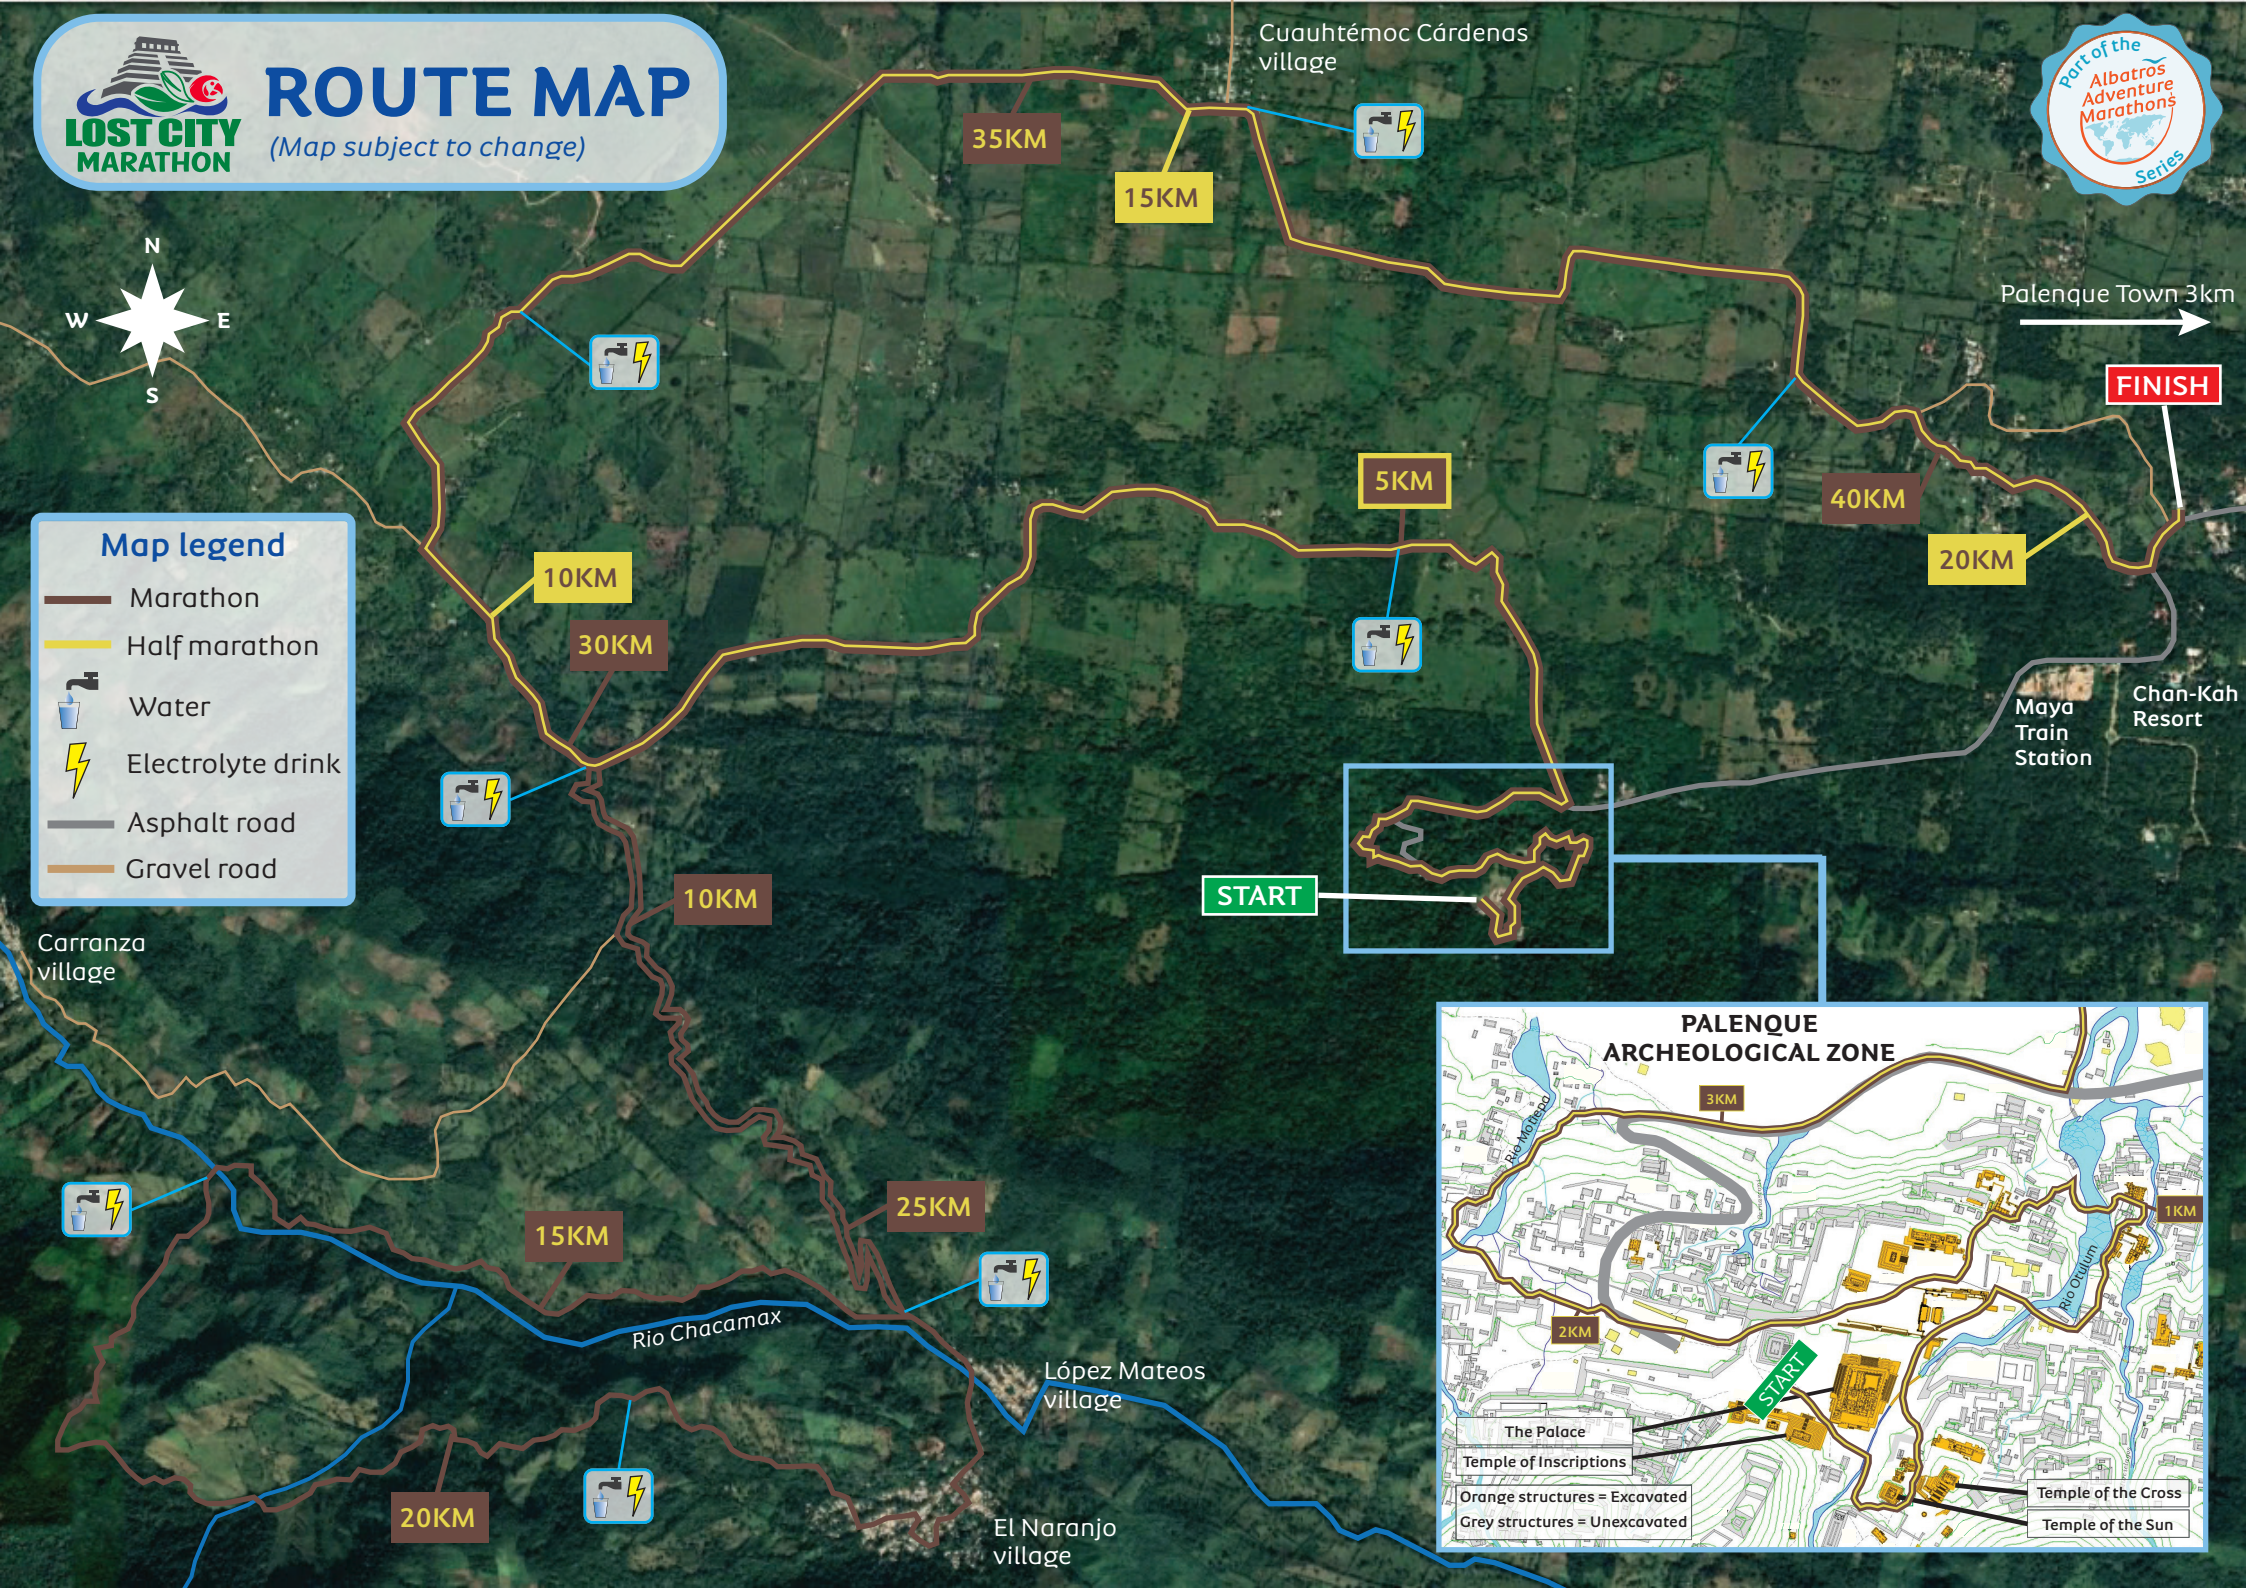

ROUTE MAP

(Map subject to change)

Map legend

- Marathon
- Half marathon
- Water
- Electrolyte drink
- Asphalt road
- Gravel road

START

FINISH